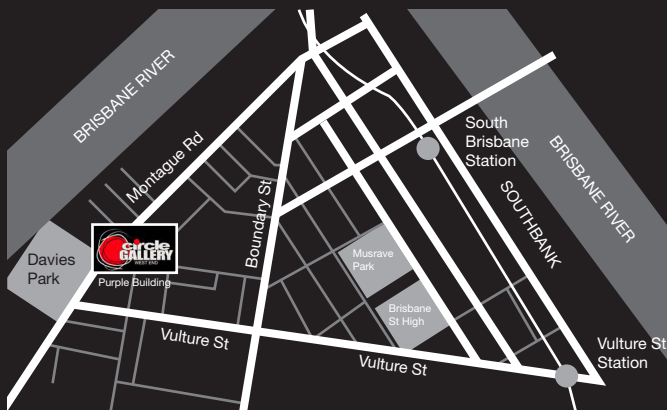

Opening night

Roller Girls Live

7.30pm-10.30pm

Friday April 3rd

Week two

Derby(dance) night

7.30pm- 10.30pm

Friday April 10th

Exhibition Hours

9am to 7pm

Friday April 3rd to Wednesday April 15th 2009

Room 1 - Roller Girls Live

St kilda Slum Dwellers vs Harlem Harlequins

Room 2 - Jargon Slayer

Room 3 - Femme / Poster Girls

Contact

Clay Smith - 0438 192 066

www.claysmithart.com

Gallery Address

274 Montague Road, West End
Brisbane QLD 4101
Purple Building
Upstairs, above Art Shed